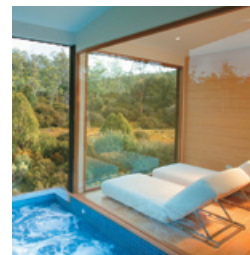

RELAX ... REJUVENATE ... INDULGE ...

CRADLE MOUNTAIN LODGE
TASMANIA